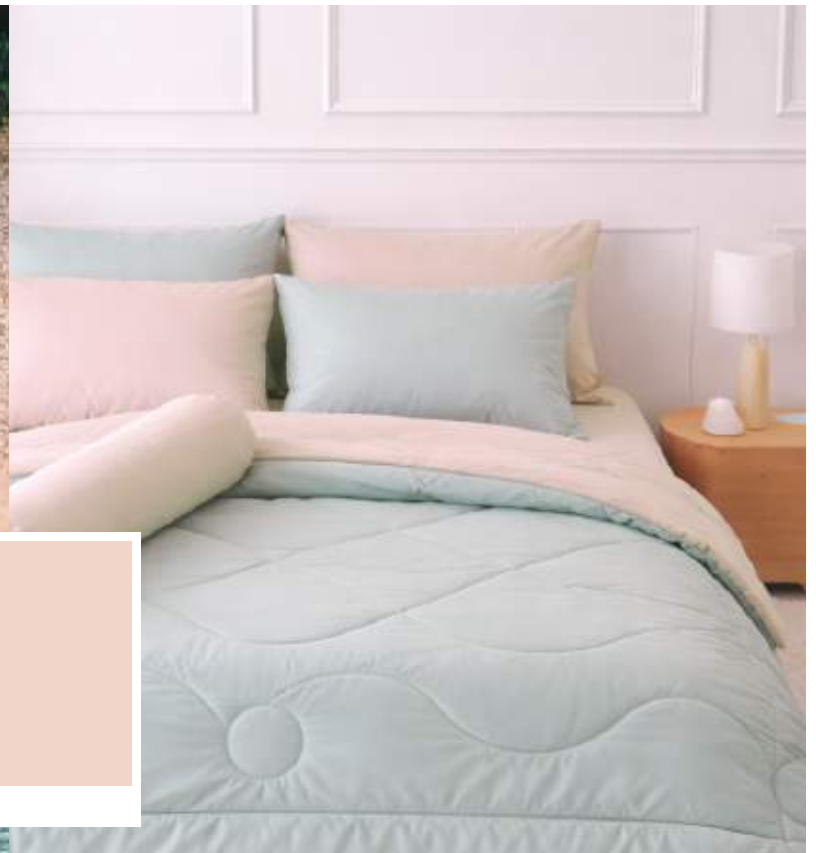

Single bed Set
3.5'x6.5'x14"

Double bed Set
5'x6.5'x14" OR 6'x6.5'x14"

ST155

Single bed Set
3.5'x6.5'x14"

Double bed Set
5'x6.5'x14" OR 6'x6.5'x14"

TURQUOISE
BLUSH BAY

ST156

Single bed Set
3.5'x6.5'x14"

Double bed Set
5'x6.5'x14" OR 6'x6.5'x14"

ST157

Single bed Set
3.5'x6.5'x14"

Double bed Set
5'x6.5'x14" OR 6'x6.5'x14"

SAND BEIGE

BARK BROWN

ST158

Single bed Set
3.5'x6.5'x14"