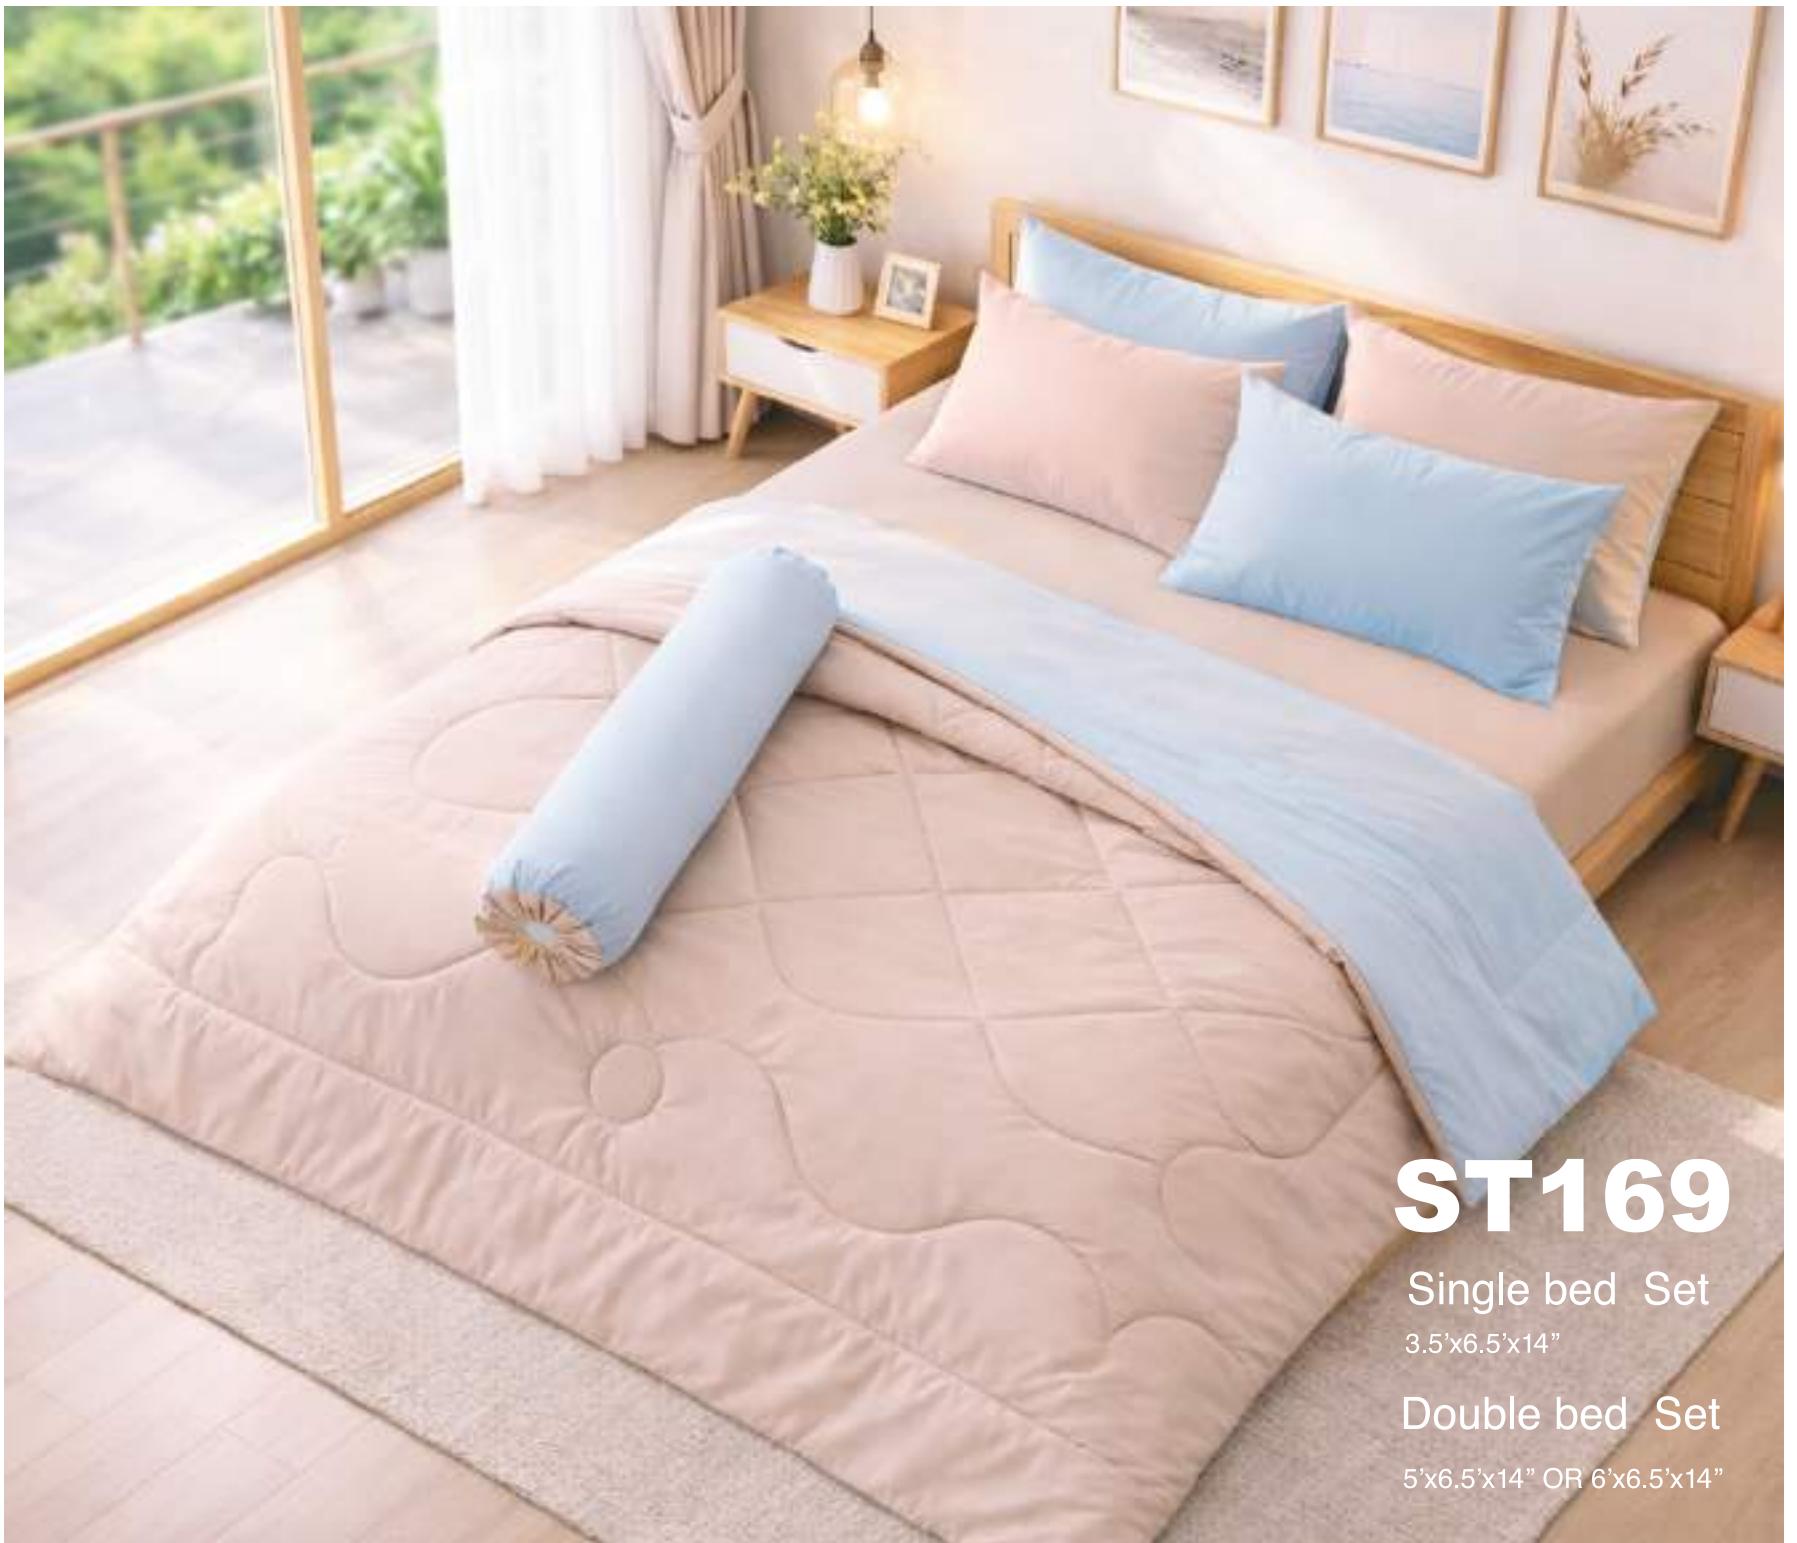

Single bed Set
3.5'x6.5'x14"

Double bed Set
5'x6.5'x14" OR 6'x6.5'x14"

ROSY SAND LAGOON

ST168

Single bed Set
3.5'x6.5'x14"

Double bed Set
5'x6.5'x14" OR 6'x6.5'x14"

ST169

Single bed Set
3.5'x6.5'x14"