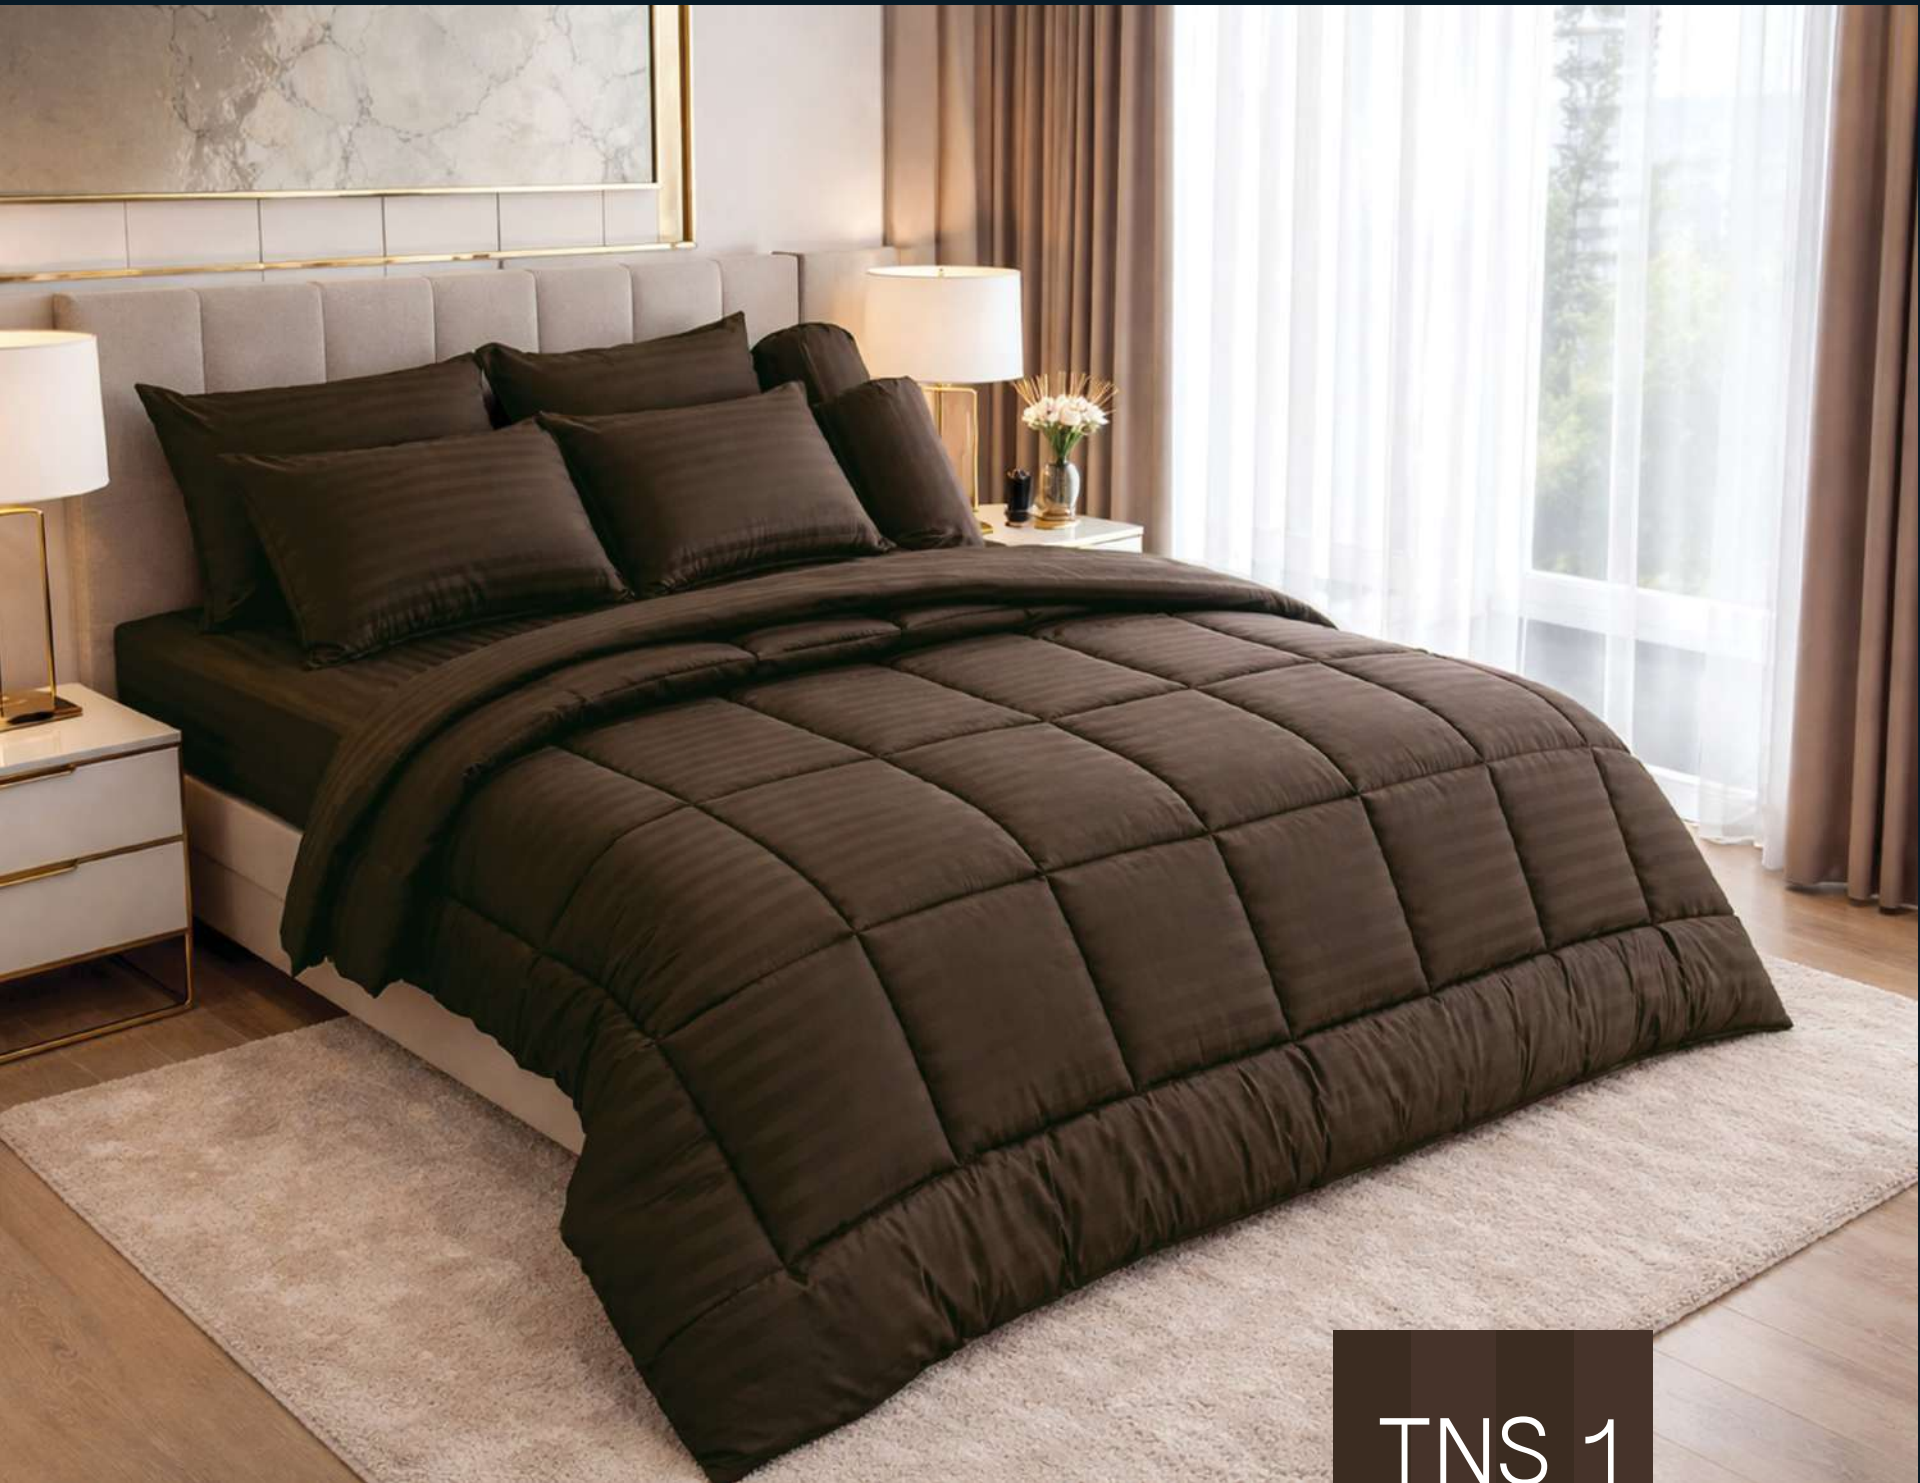

TNS
Bed Set

TNS Bed Set

TNS 1

**KING SIZE
COMFORTER**
90"x100"Set 6 Pcs.

6' 1 Fitted sheet
SIZE 6'x6.5'x12"
2 pillow cases
2 Bolster cases

**QUEEN SIZE
COMFORTER**
90"x100"Set 6 Pcs.

5' 1 Fitted sheet
SIZE 5'x6.5'x12"
2 pillow cases
2 Bolster cases